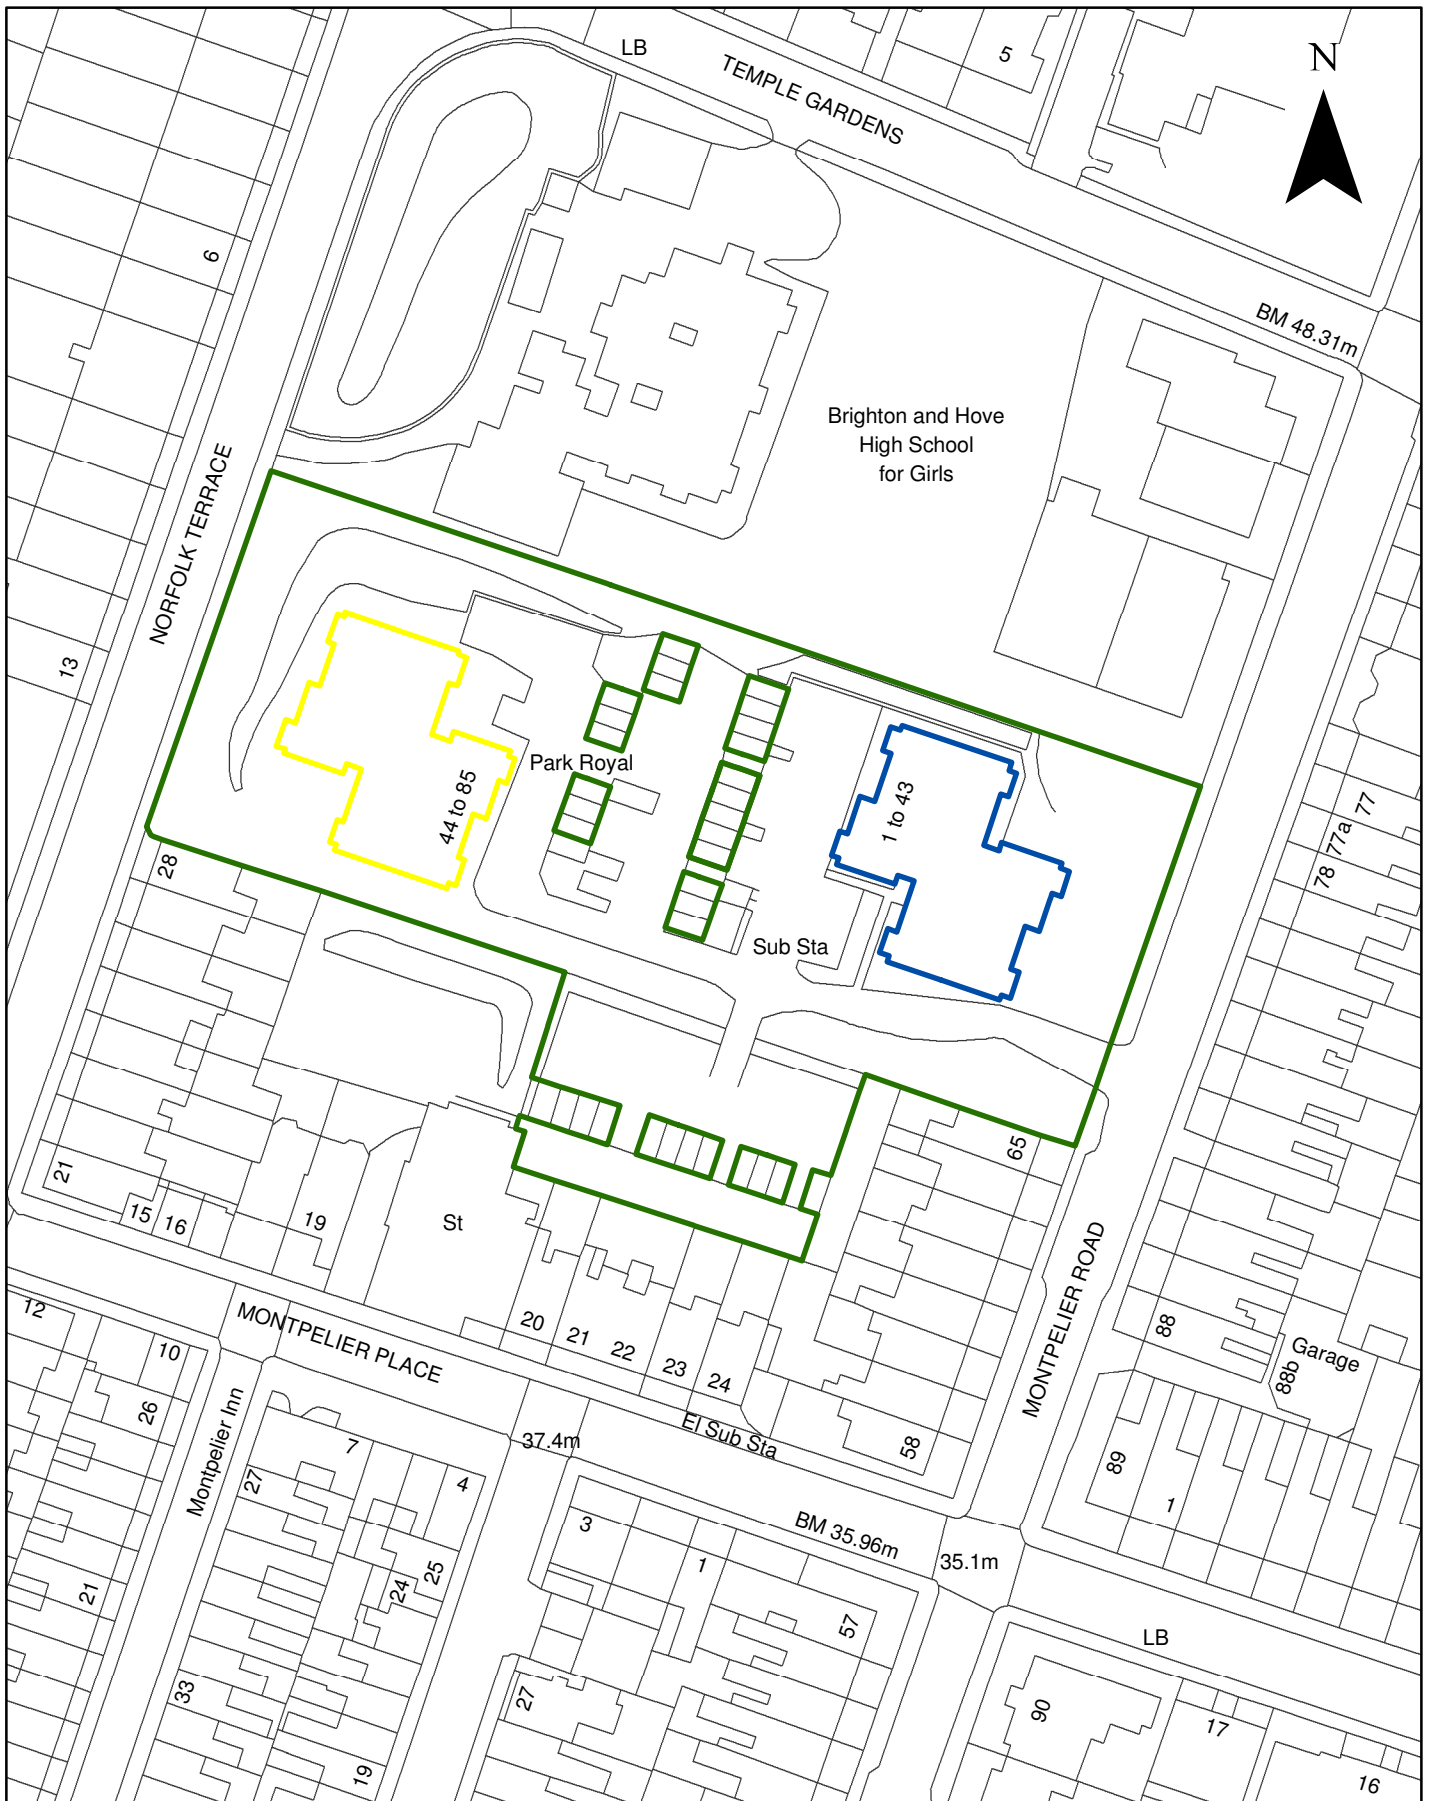

# Flats 1 to 43 , Park Royal, 66 Montpelier Road, Brighton.

Scale: 1:1,000

-  Park Royal Estates Boundary
-  Block 44 to 85
-  Block 1 to 43